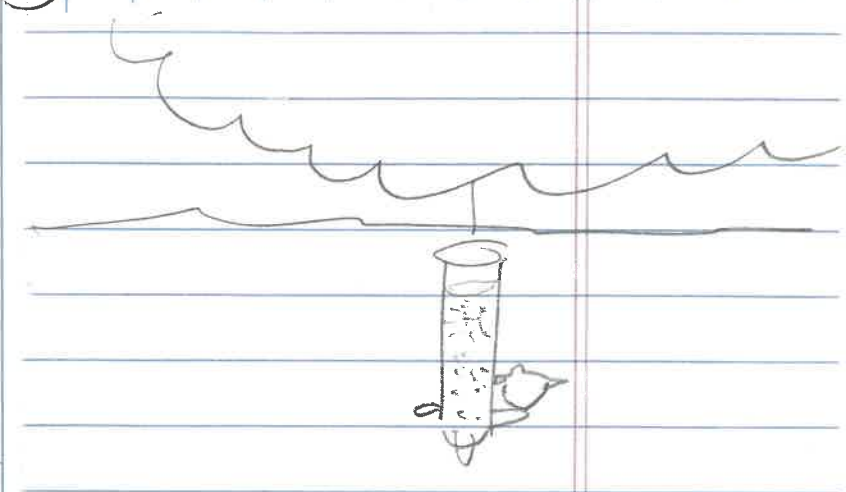

Title: Cat Collector  
Mood: Whimsy

MUSIC: from video game Neko Atsume

Genre: TV Title Sequence

Craig S

Aspect to Aspect (morning, bright, vesp, cheeriness) ↓  
② MS

MS - zoom

③

moment to moment (edit emphasizes absence of bird creates small tension, ... suspense) = Jumpcut  
④ CV

zoom in

stay on empty feeder 4 seconds

aspect to aspect (morning outside to indoors cat in corner of shot and bird peeks out window animal as theme.