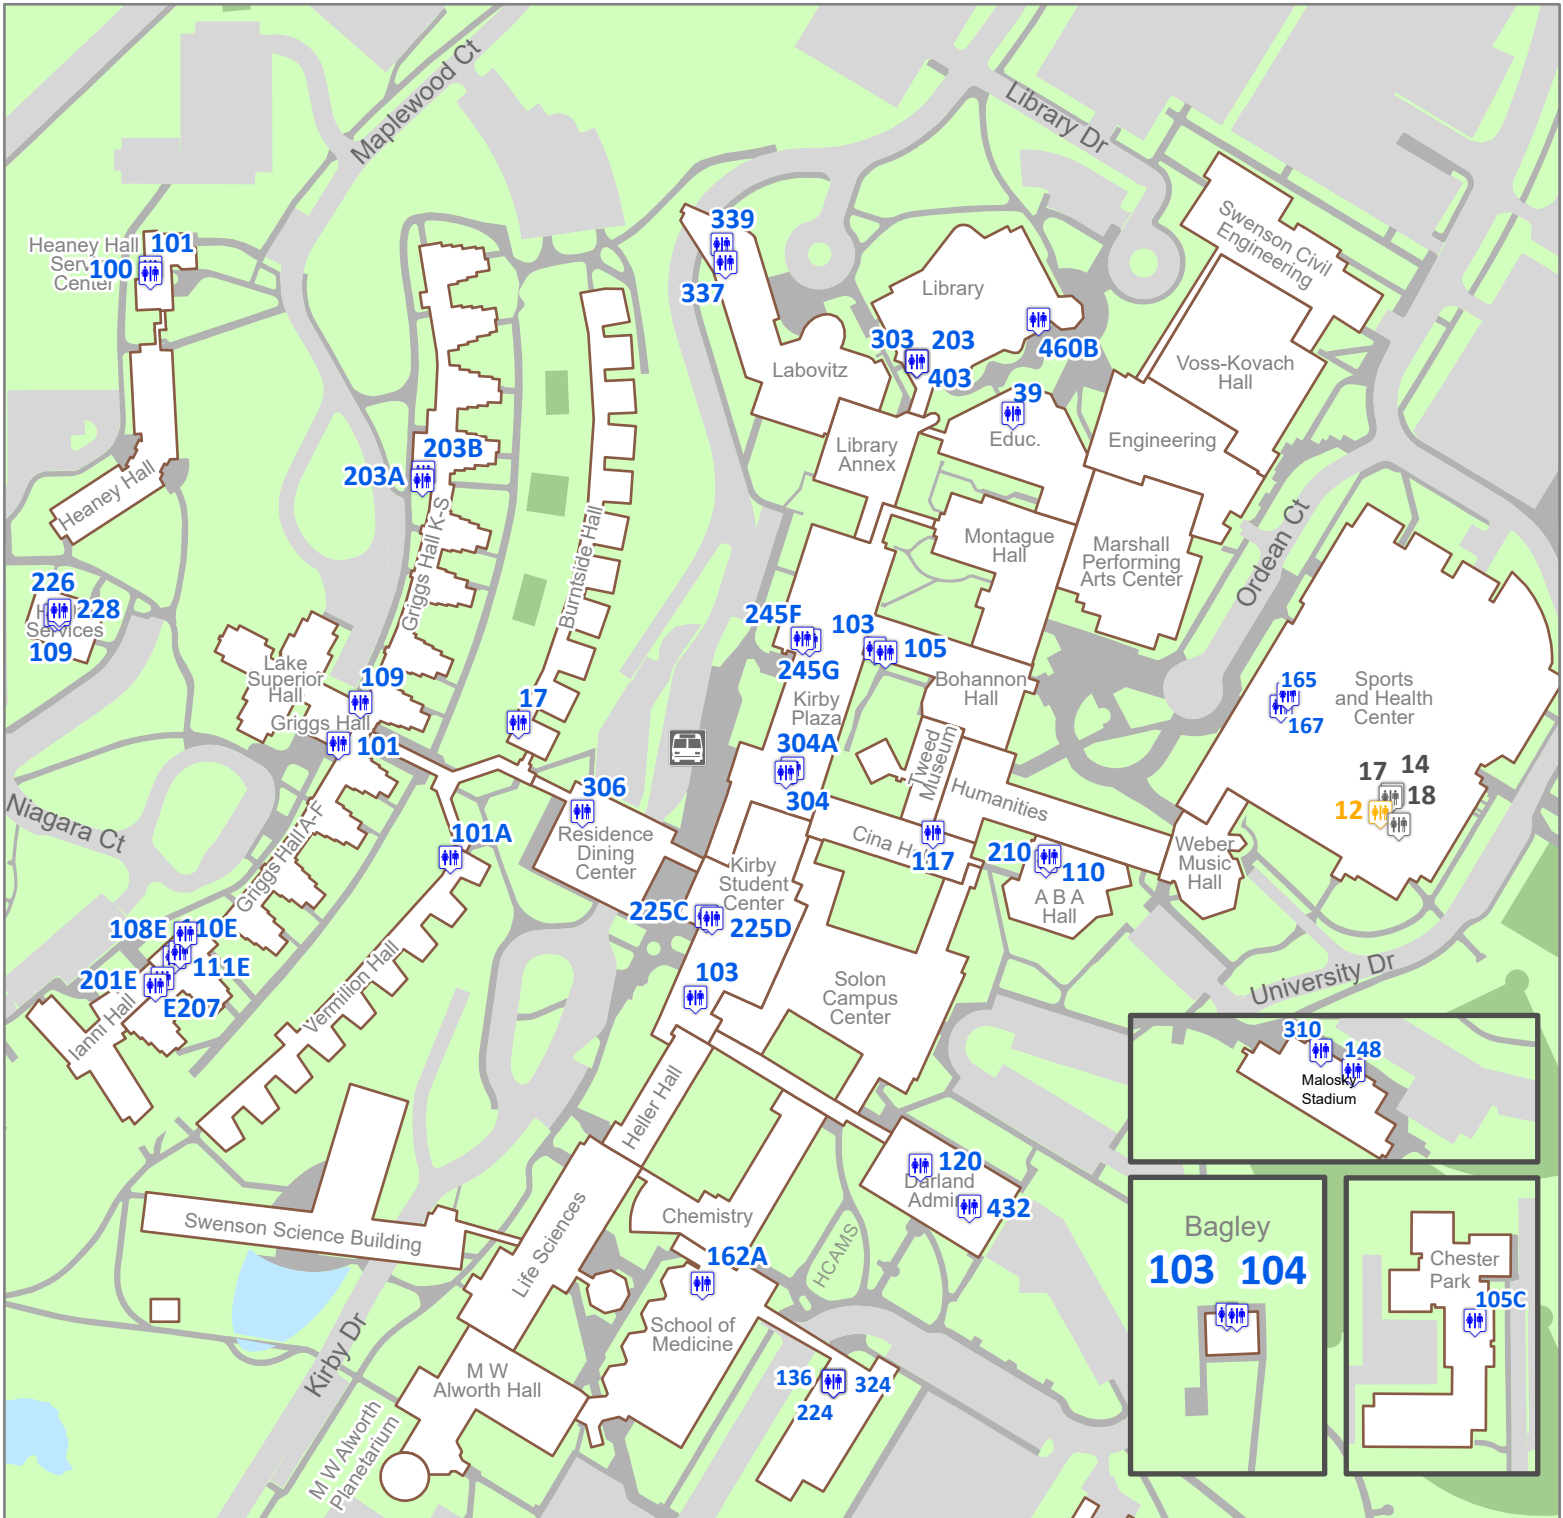

UMD

DULUTH

Gender Inclusive Restrooms

- Changing Room
- Keyed access
- Restroom

Gender inclusive restrooms are also available at NRRI.