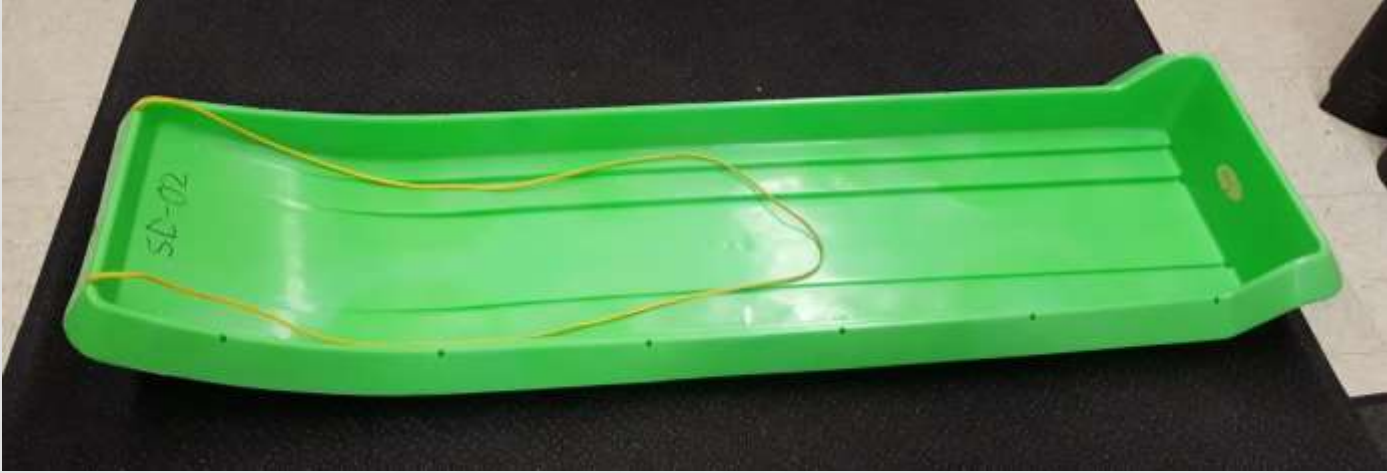

SNOW SLED

Rates:

\$3 day

Or

\$6 2-3 day

\$9 for extended
weekend

Details:

66" plastic sled!