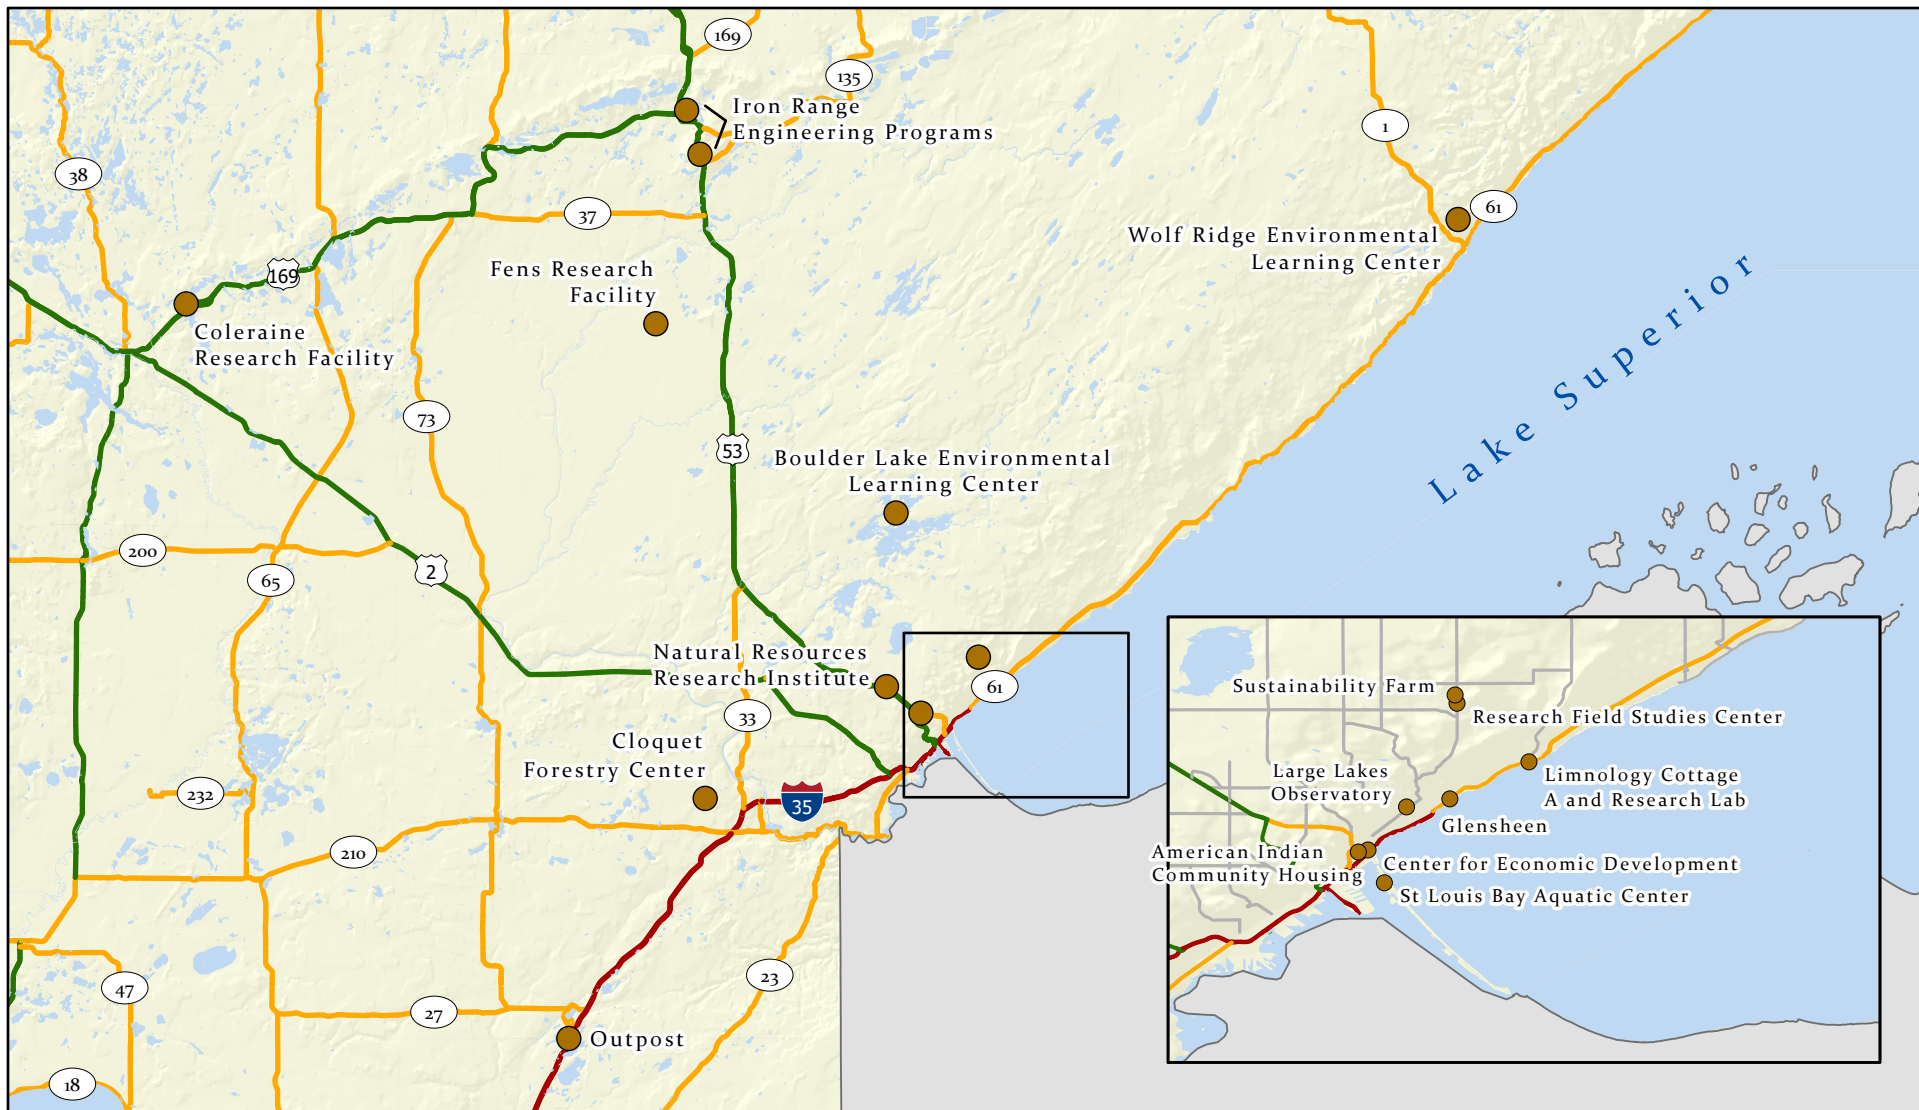

UMD Off-Campus Locations

For more information
please contact:
Kirby Student Center
kirby@d.umn.edu, 218-727-7163

UMD
UNIVERSITY OF MINNESOTA DULUTH
Driven to Discover

Map prepared by: